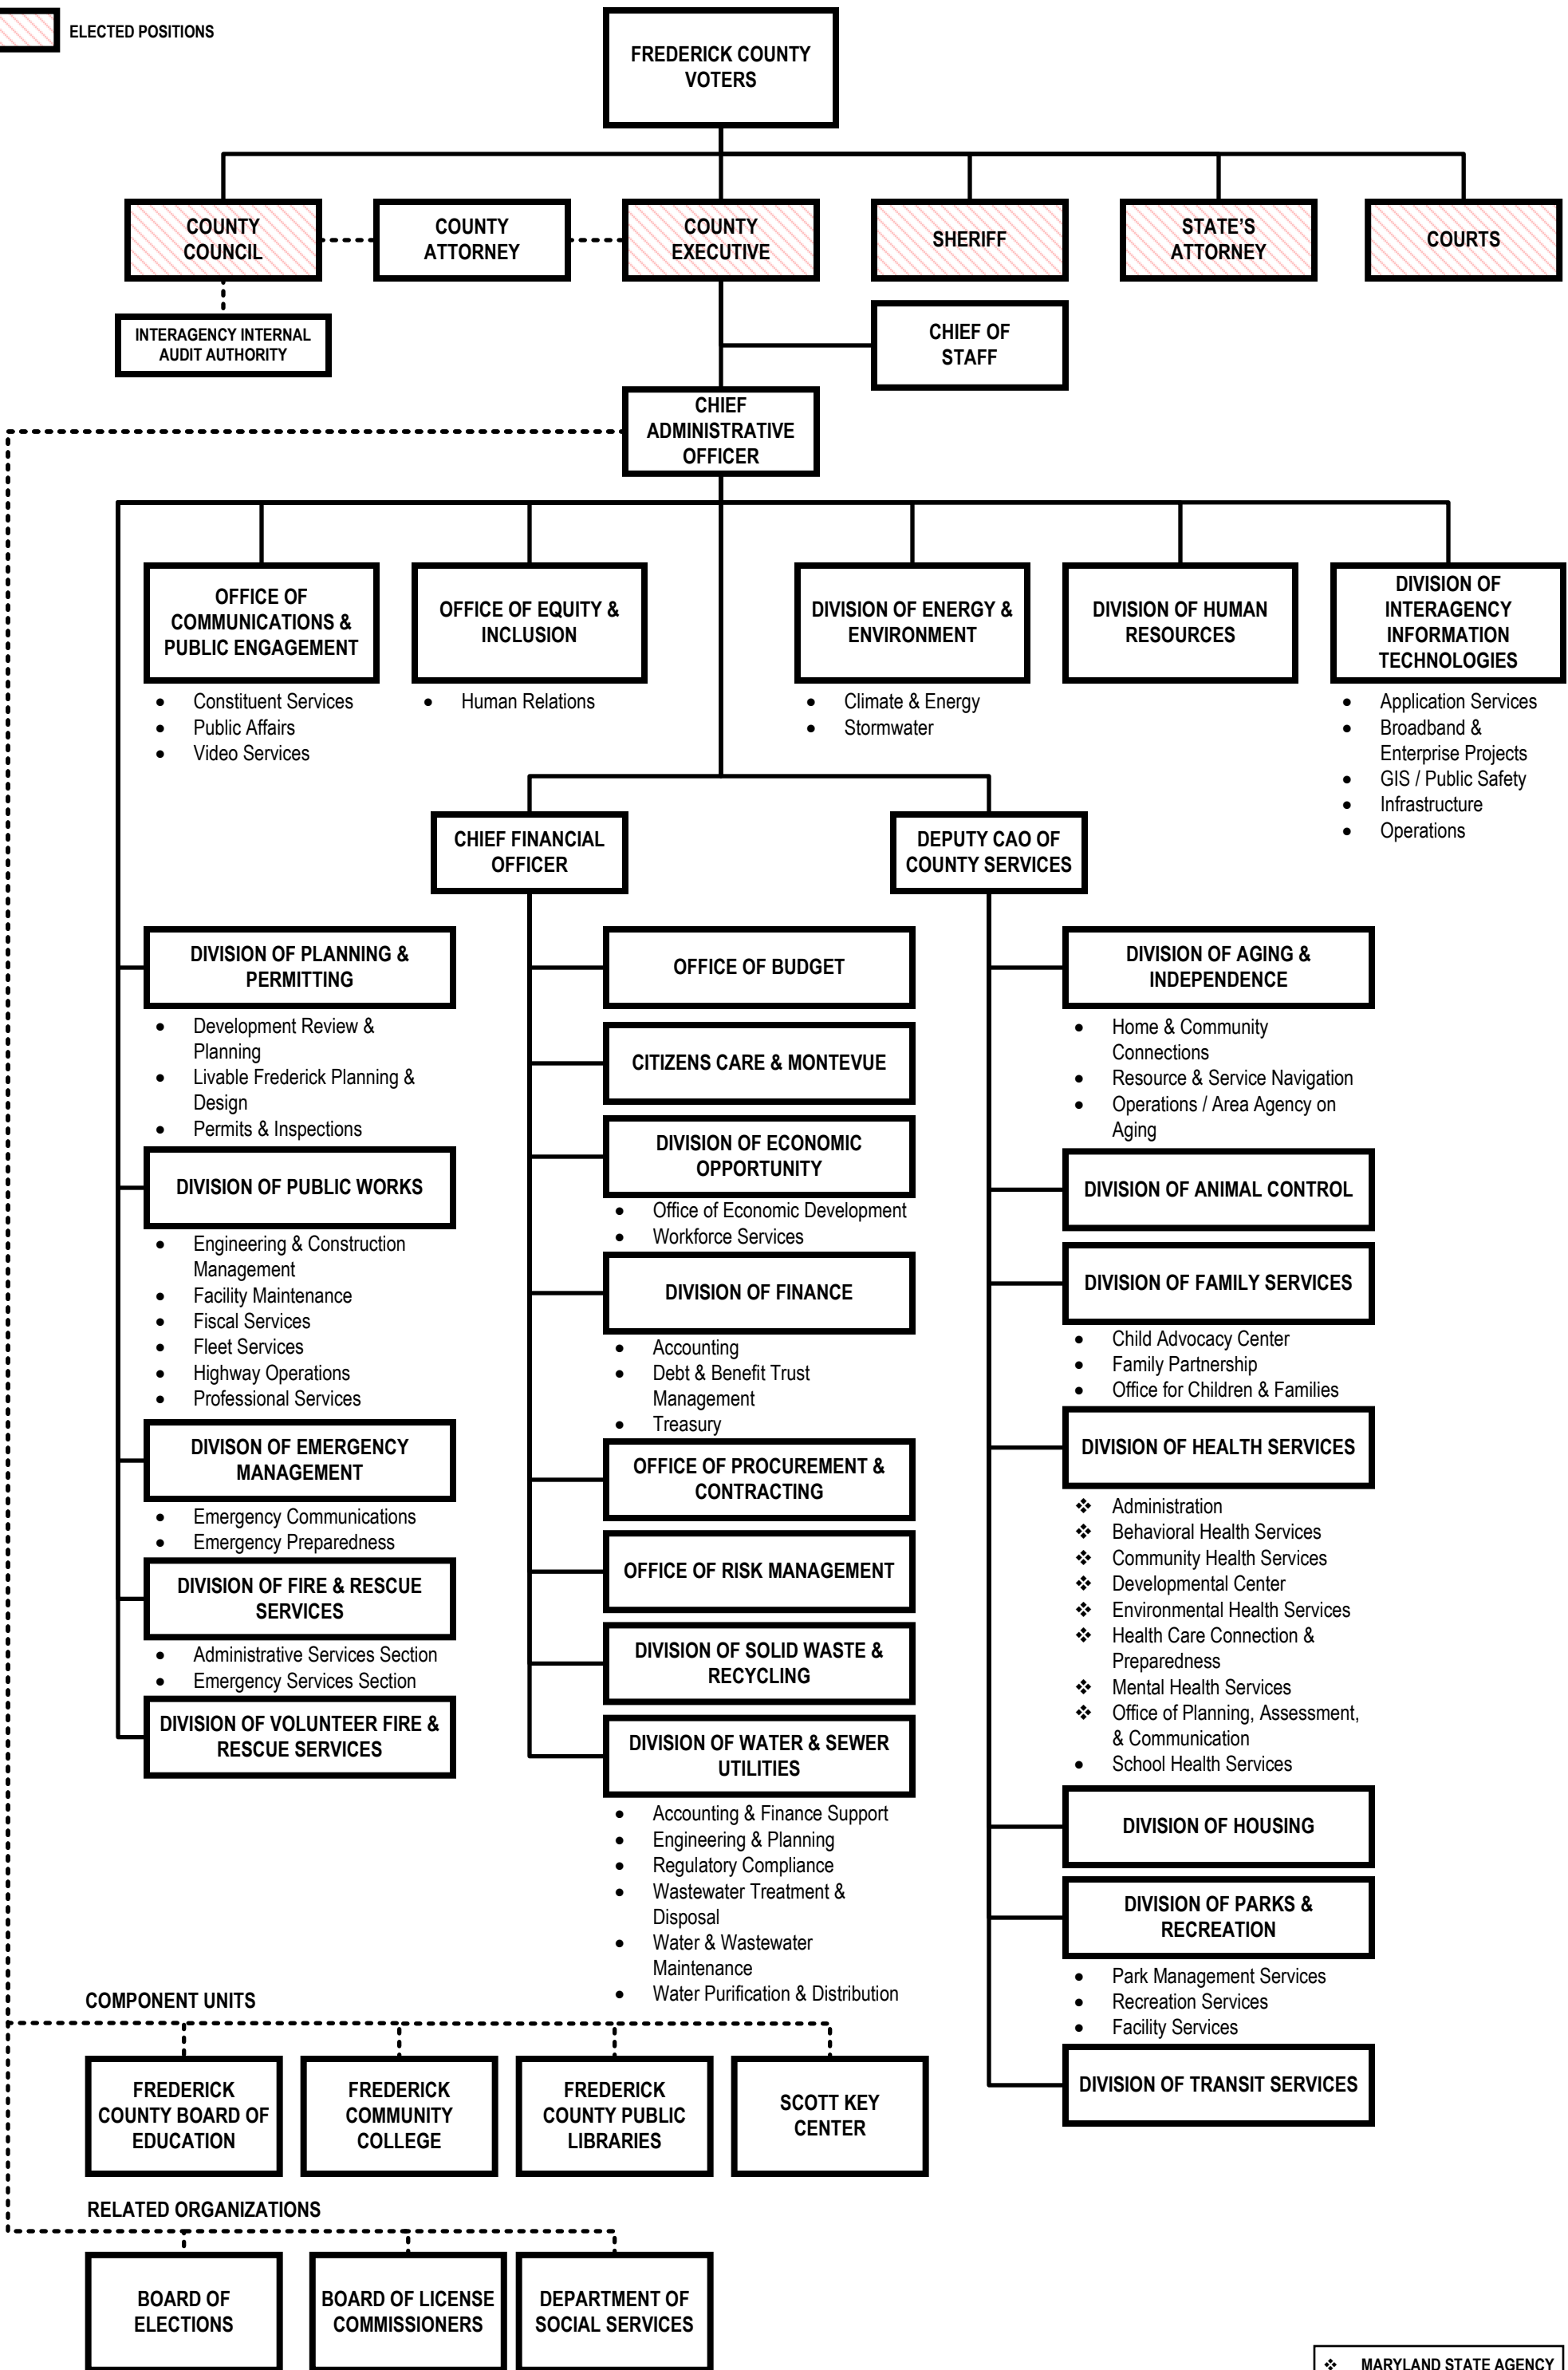

# FREDERICK COUNTY GOVERNMENT ORGANIZATIONAL CHART

 ELECTED POSITIONS

❖ MARYLAND STATE AGENCY