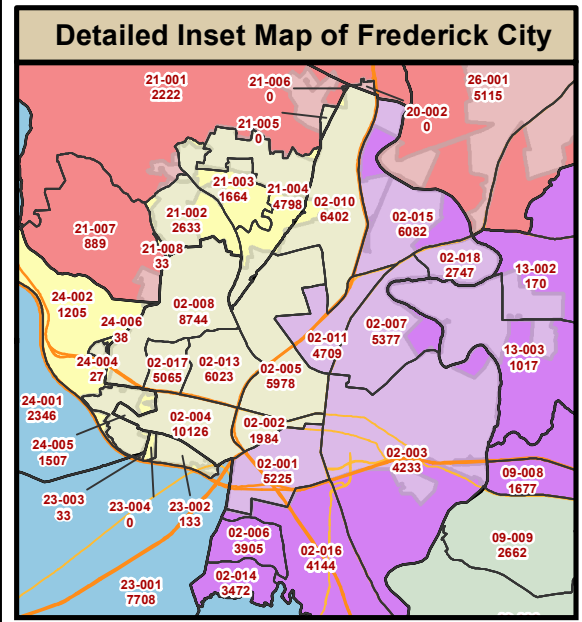

Scale: 1:70,000
Projection: NAD 1983 State Plane Maryland FIPS 1900 Feet