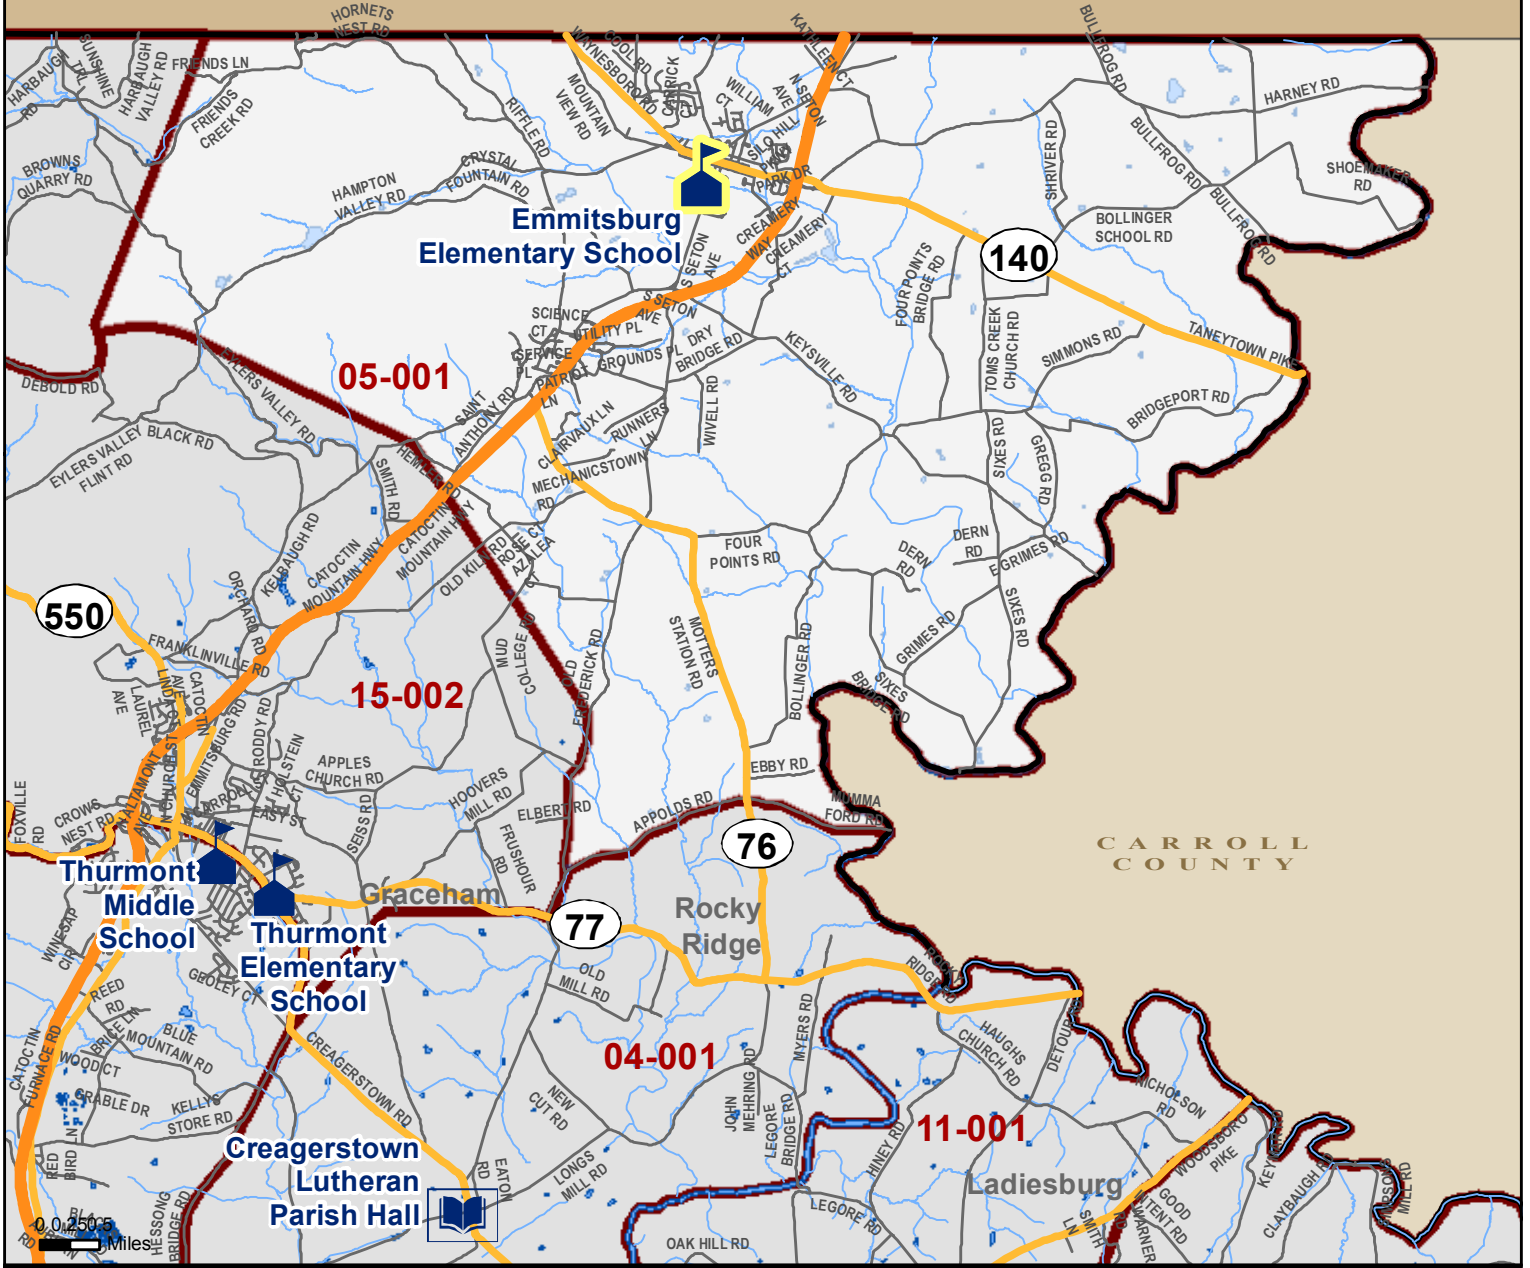

ADAMS
COUNTY

2018 Election Precincts
Frederick County, Maryland

Election Precinct: 05-001

Polling Place: Emmitsburg Elementary School
300 South Seton Avenue
Emmitsburg 21727

Congressional District: 8

Legislative District: 04

County Council District: 5

**For more information, contact the
Board of Elections - 301-600-VOTE (8683).**

Map Created February 28, 2017 by Frederick County GIS

00027-2018PM